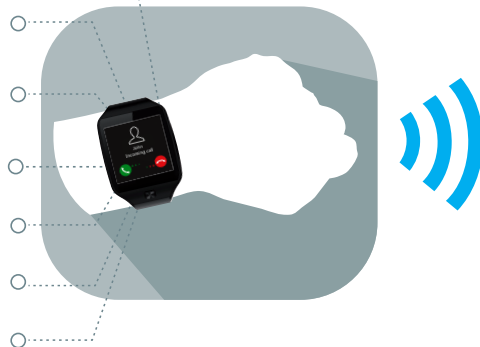

ZeTel

2G SIM WATCH PHONE WITH MICROPHONE AND SPEAKER

-  I tell time
-  I measure your heart-rate
-  I ring and vibrate on incoming calls
-  Answer or reject calls directly from your wrist
-  I notify you of incoming SMS, emails and social media activity
-  I count your daily steps

ZeTel is a 2G SIM* watch phone powered with Bluetooth 4.0 connectivity, built-in microphone and speaker that allows users to handle calls and text messages directly from their wrist. On its transfective color touchscreen, ZeTel notifies users of incoming calls, SMS, emails, social media activity and life reminders without having to look at their phone. ZeTel also supports Siri and Google Now to let you easily interact with your phone using voice commands. Equipped with a 6-axis accelerometer and a heart rate sensor, ZeTel tracks and shows your daily steps so you can keep an eye on your activity level. ZeTel can also be used as a remote control to take pictures. ZeTel features an anti-lost alarm that alerts you when your paired device is away and a find my phone function that helps you track it back. Compatible with iOS 7+ and select Android 4.3+ devices that support Bluetooth BLE, ZeTel comes with a free mobile app that let you pick and choose the information you want to receive on your smartwatch.

*micro-SIM not included

Touchscreen

Microphone and Speaker

2G Micro-SIM Slot

Heart Rate Sensor

-  Always-on Touchscreen
-  Notifications
-  Speaker
-  Calls
-  Microphone
-  Activity
-  Heart-rate

 **CONNECT WIRELESSLY**
Bluetooth® 4.0

 **SYSTEM REQUIREMENTS**
iPhone 4s, 5, 5c, 5s, 6, 6 Plus, iPad (3rd, 4th, 5th gen) iPad Mini - iOS 7+
Select Android 4.3 + and newer devices - Bluetooth 4.0 connectivity

 **VOICE CONTROL**
Siri & Google Now