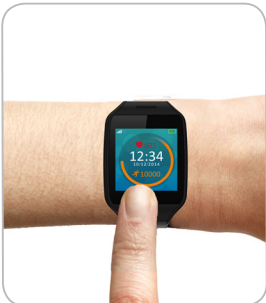

ZeTel

2G SIM WATCH PHONE WITH MICROPHONE AND SPEAKER

-  I tell time
-  I measure your heart-rate
-  I ring and vibrate on incoming calls
-  Answer or reject calls directly from your wrist
-  I notify you of incoming SMS, emails and social media activity
-  I count your daily steps

ZeTel is a 2G SIM* watch phone powered with Bluetooth 4.0 connectivity, built-in microphone and speaker that allows users to handle calls and text messages directly from their wrist. On its transfective color touchscreen, ZeTel notifies users of incoming calls, SMS, emails, social media activity and life reminders without having to look at their phone. ZeTel also supports Siri and Google Now to let you easily interact with your phone using voice commands. Equipped with a 6-axis accelerometer and a heart rate sensor, ZeTel tracks and shows your daily steps so you can keep an eye on your activity level. ZeTel can also be used as a remote control to take pictures. ZeTel features an anti-lost alarm that alerts you when your paired device is away and a find my phone function that helps you track it back. Compatible with iOS 7+ and select Android 4.3+ devices that support Bluetooth BLE, ZeTel comes with a free mobile app that let you pick and choose the information you want to receive on your smartwatch.

*micro-SIM not included

Touchscreen

Microphone and Speaker

2G Micro-SIM Slot

Heart Rate Sensor

-  Always-on Touchscreen
-  Notifications
-  Speaker
-  Calls
-  Microphone
-  Activity
-  Heart-rate

 **CONNECT WIRELESSLY**
Bluetooth® 4.0