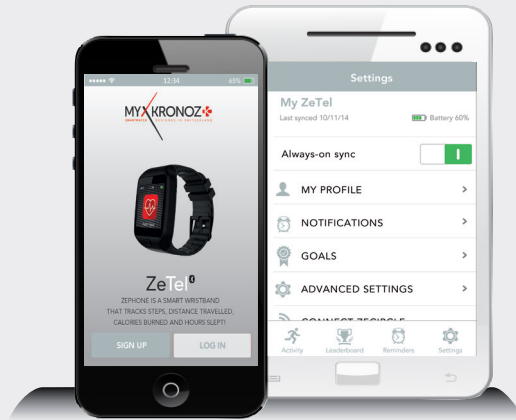

DISTANCE
Measure distance travelled

VOICE CONTROL
Perform tasks using voice commands

ANTI-LOST ALERT
Alerts when your phone is out of Bluetooth operating range (10m)

FIND MY PHONE
Make your phone rings to find it

MUSIC
Choose your favorite song

REMINDERS
Schedule vibrating alarms

GOALS
Set up your daily goals

CAMERA REMOTE
Remotely control your smartphone camera

OTA FIRMWARE UPDATE
Upgrade your watch's firmware over-the-air

ZETEL APPLICATIONS

TECH SPECS

Connectivity: Bluetooth 4.0
Dimensions: 40.5x13.5x62 mm
Weight: 45 gr
Battery type: Lithium-ion 320 mAh
Talk time: 3 hours
Standby time: 3 days
Charging time: 1 hour
Display: Transflective touchscreen